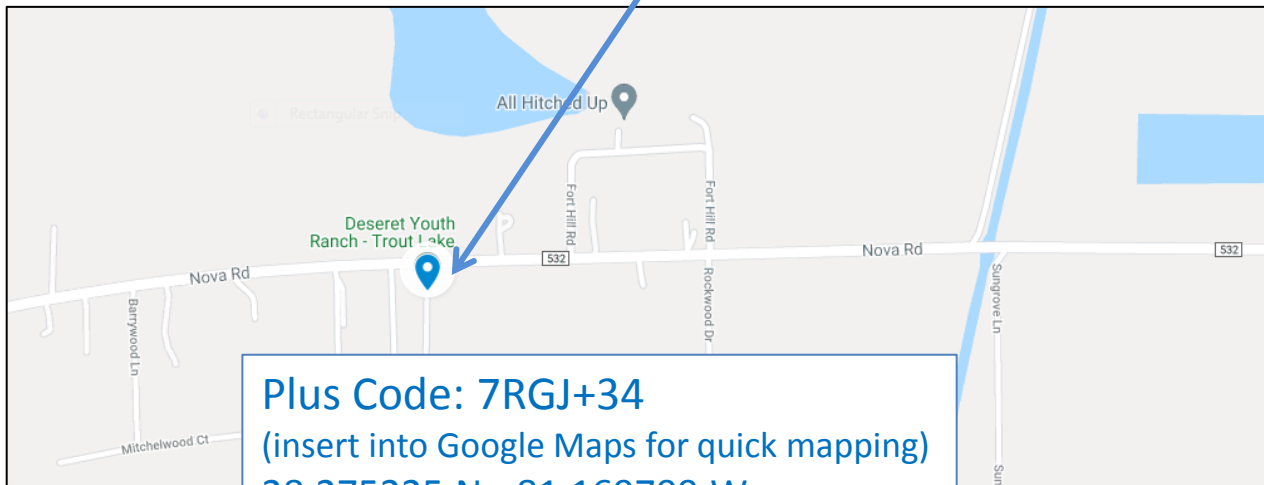

Trek Event Locations

Friday 11 June: Dropoff at Trout Lake Staging Area @ 9:00am
Saturday 12 June: Pickup at Trout Lake Staging Area @ 7:00pm

Thursday 10 June:
Social Event
at Stake Center @ 6:00pm

Plus Code: 7RGJ+34
(insert into Google Maps for quick mapping)
28.275225 N, -81.169709 W

Picture of Staging Area;
South Side of Nova Road